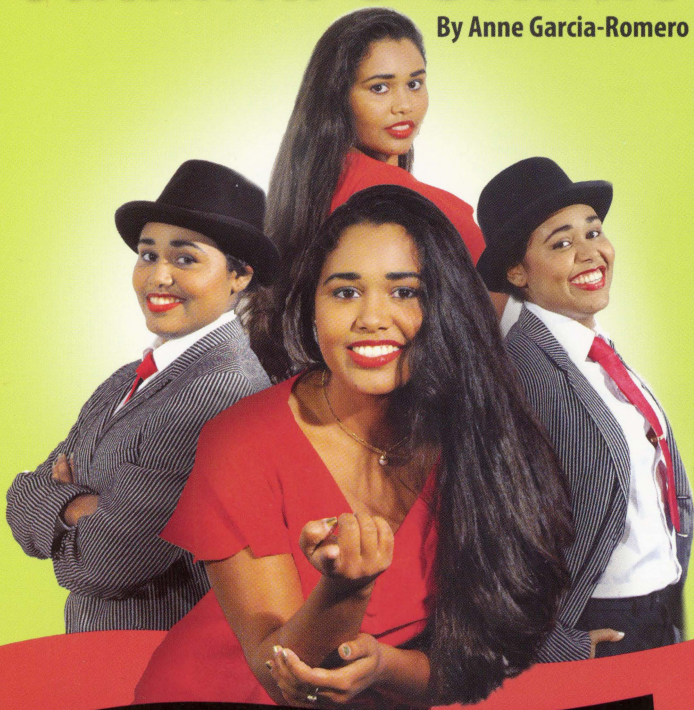

FIU THEATRE PRESENTS

Juanita's Statue

By Anne Garcia-Romero

Everyone gets the Don Juan they deserve

Directed by Michael Yawney

November 7 through 16, 2014 • Wednesday - Saturday 8PM • Sunday 2PM

Scenic Design: Paul Steinsland, Costume Design: Lena Rodriguez, Lighting Design: Jordan Vera, Sound Design: Mario Alonso

HERBERT AND NICOLE WERTHEIM PERFORMING ARTS CENTER BLACK BOX THEATRE
10910 SW 17th St., Miami, FL 33199

Tickets: $10 FIU Students
$12 Seniors and FIU Faculty + Staff (with ID)
$15 General Admission
Available at wpac.fiu.edu or 305-348-0496

FIU

Theatre
COLLEGE OF ARCHITECTURE + THE ARTS
theatre.fiu.edu