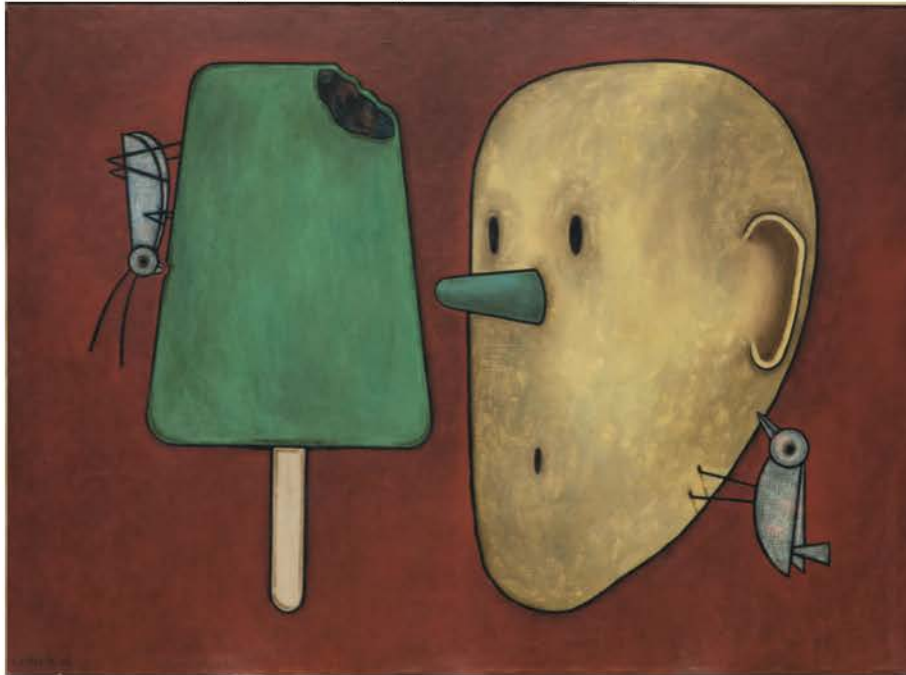

The Patricia & Phillip Frost Art Museum

FROST ART MUSEUM

CROSSROADS OF THE DYSTOPIA

LEONEL MATHEU

July 12 - September 14, 2014

La mentira (The Lie), 2002, Mixed media on canvas, 55 x 74 inches, Frost Art Museum Collection
Gift of Lisa and Arturo Mosquera

You're invited to the opening reception

Saturday, July 12, 2014 from 5pm to 8pm

With a masterful use of the synthetic graphic design language, Leonel Matheu builds a personal, yet universal, iconography that interweaves intimate fables of our daily existence. Spirituality, technology, passion, solitude, dreams, chimeras and deceptions are at the core of this thoughtful body of work. Featuring works that range from pencil and ink drawings to oil on canvas, video and installations, *Crossroads of the Dystopia* is Matheu's first mid-career museum survey. Curated by Janet Batet, the exhibition features over twenty years of work, providing a comprehensive overview of Matheu's most distinctive imagery.